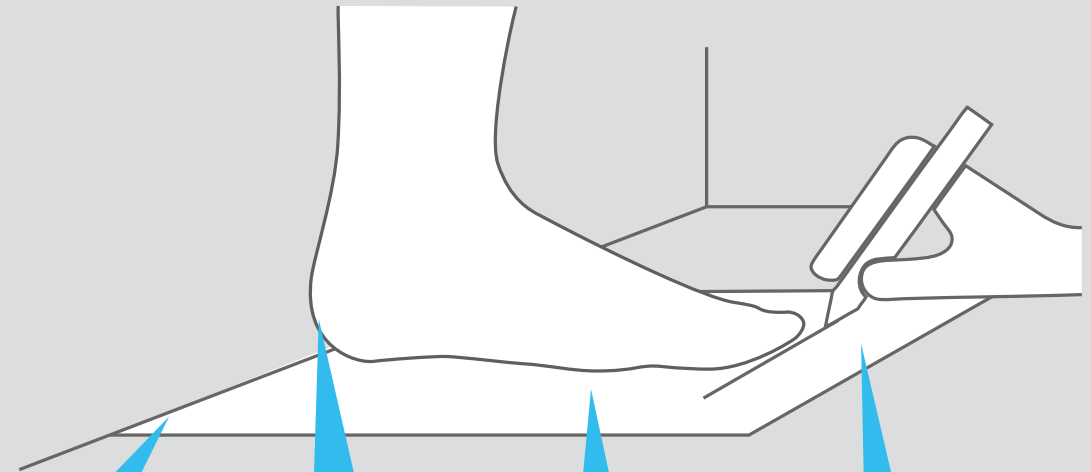

SIZING CHART

Foot measurement		EU	US men	US women	US kids
cm	in				
16	6 1/4	26			10
16.5	6 1/4	27			11
17	6 3/4	28			12
18	7	29			13
18.5	7 1/4	30			13.5
19	7 2/4	31			1
20	7 3/4	32			2
20.5	8	33			3
21	8 1/4	34			4
21.5	8 2/4	35			5
22.5	8 3/4	36	5.5	6.5	
23	9	37	6	7	
24	9 2/4	38	7	8	
24.5	9 3/4	39	7.5	8.5	
25.5	10	40	8.5	9.5	
26	10 1/4	41	9	10	
26.5	10 2/4	42	9.5	10.5	
27	10 3/4	43	10		
27.5	10 3/4	44	10.5		
28.5	11 1/4	45	11.5		
29	11 2/4	46	12		
30	11 3/4	47	13		
31	12 1/4	48	14		

place a paper sheet against the wall

place your heel up against the wall too

make sure your foot is perpendicular to the wall

draw a straight line marking the end of your longest toe

measure the distance between the wall and the line you drew

repeat for both feet, use the longer one in the table to determine your size